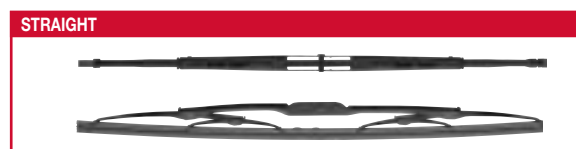

Blade Types